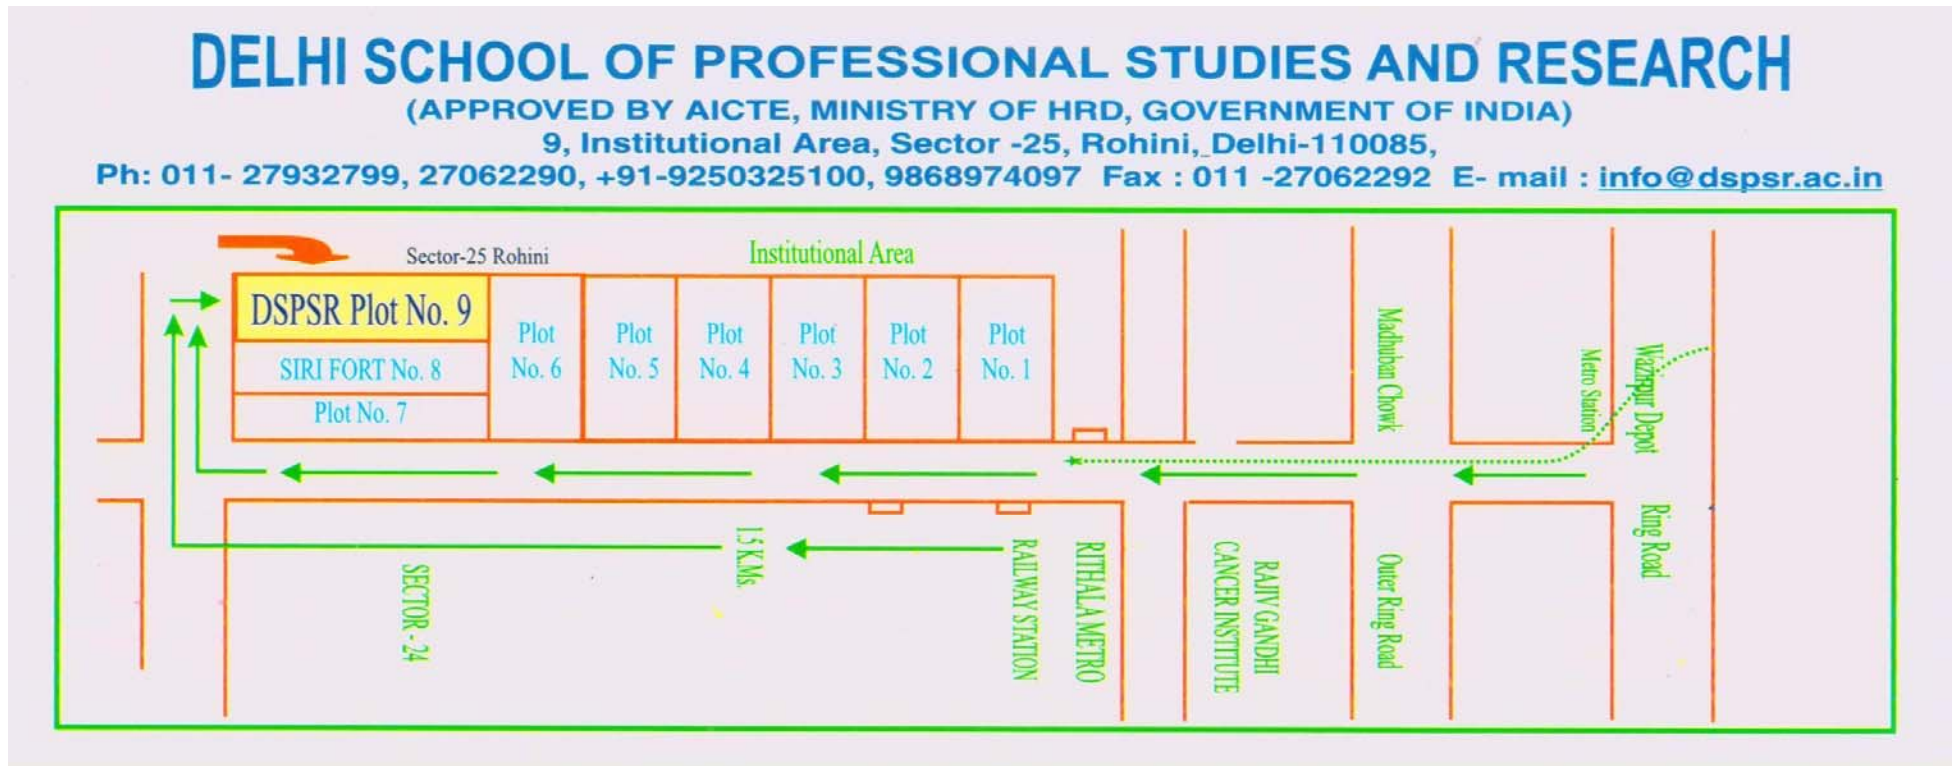

New Delhi, Delhi

Delhi School of Professional Studies and Research
 9, Institutional Area, Sector 25, Rohini Phase III, New Delhi , Delhi 110085

The college is approximately 1km after the Rithala Metro station on the right. Take a right on the Red Light after Rithala Metro station.