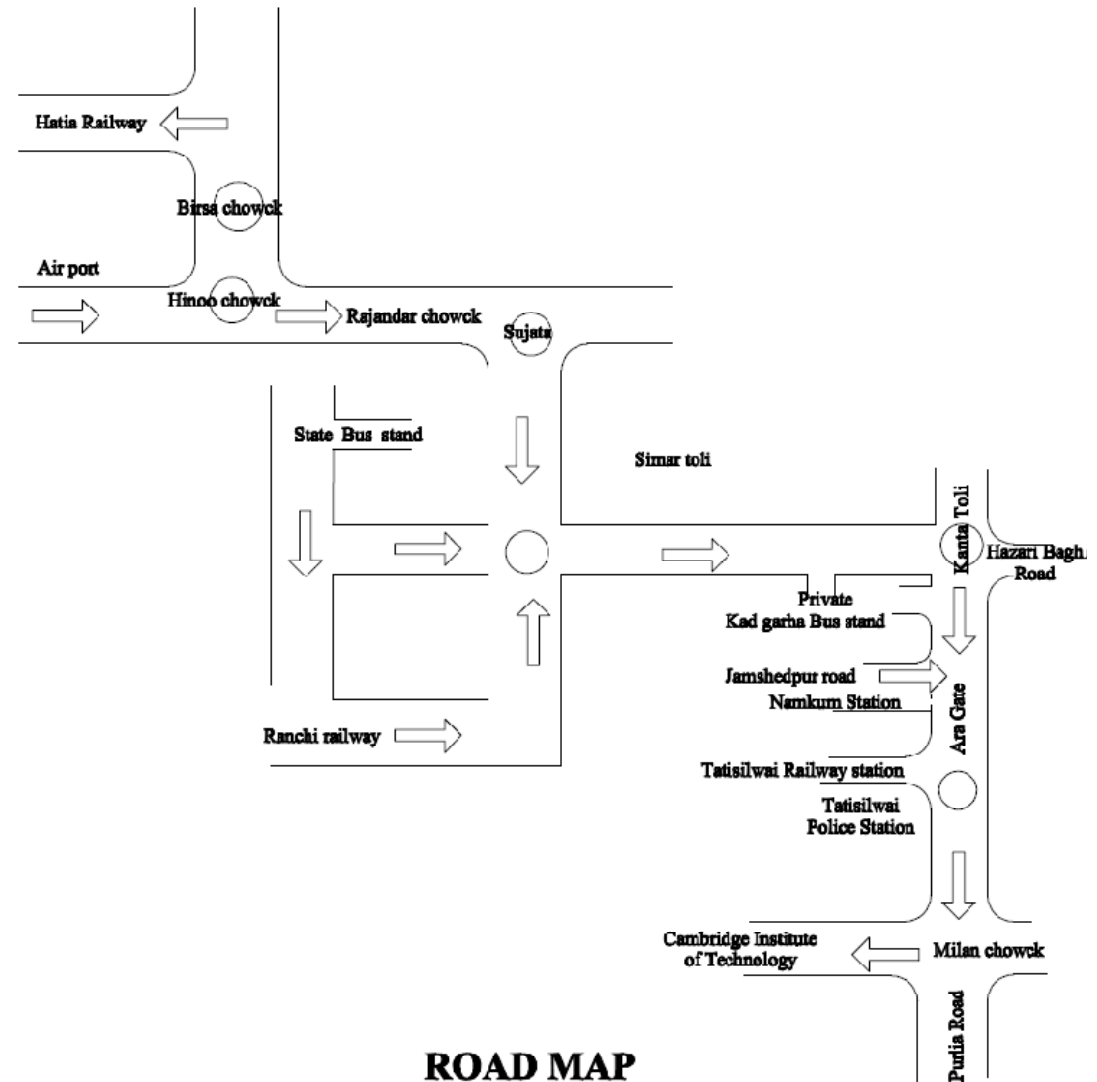

Ranchi, Jharkhand

Cambridge Institute of Technology

Cambridge Institute of Technology Cambridge Village, Tatisilwai,
Ranchi, Jharkhand 835103

The airport is 22km away from the Institute. An auto/taxi can be hired to reach the Institute. The travel time from the airport is about 1 hour.

An auto/taxi can be taken from the railway station to reach the Institute which is about 18km. The travel time from the railway station is about 45 minutes to 1 hour.

Note : Some passenger and express trains do stop at Tatisilwai railway station also. The Institute is 4km from the railway station. The auto can be taken to reach the Institute. The travel time from the railway station is about 10 to 15 minutes.

An auto/taxi can be taken from the bus stand to reach the Institute which is about 18km away from Govt Bus Stand and 15km from private bus stand. The travel time from the bus stand is about 45 minutes to 1 hour.