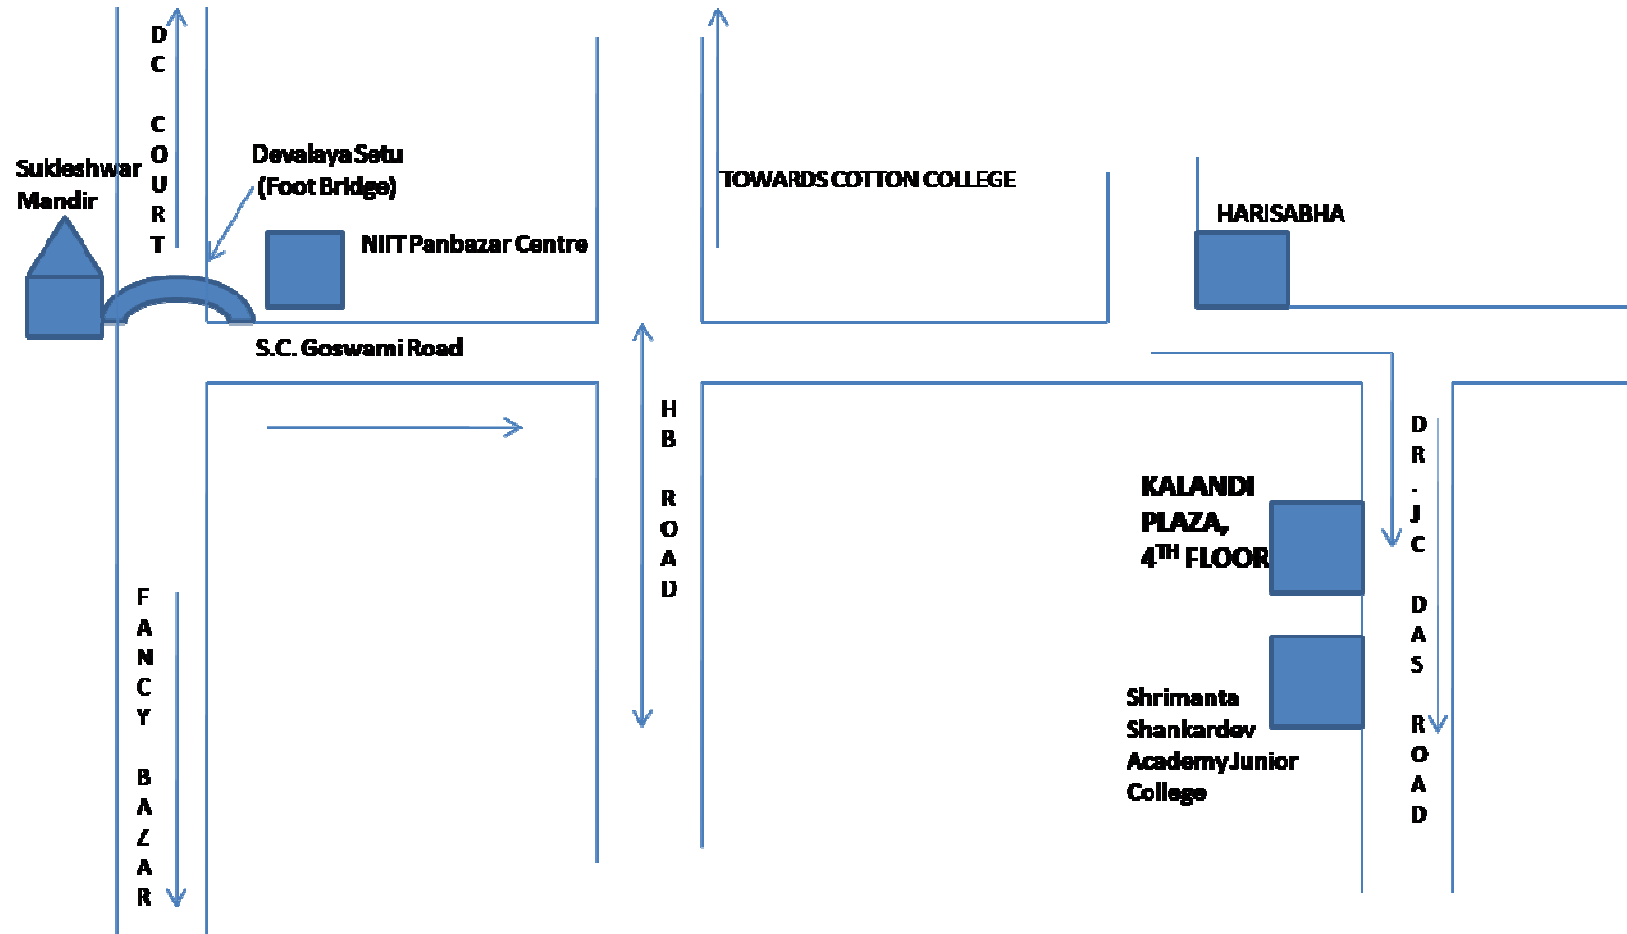

Guwahati, Assam

Integrated Systems & Services

3B, Kalindi Plaza, Dr. J.C. Das Road, Pan Bazar, Guwahati, Assam 781001

From Guwahati Railway Station 2KM. Airport 24 KM, Sukleswar Mandir 1km, Harisabha 300 mts, Cotton college 1.5 km, RBI Guwahat 2 KM and this is beside Shrimanta Shankar Academy Junior College.